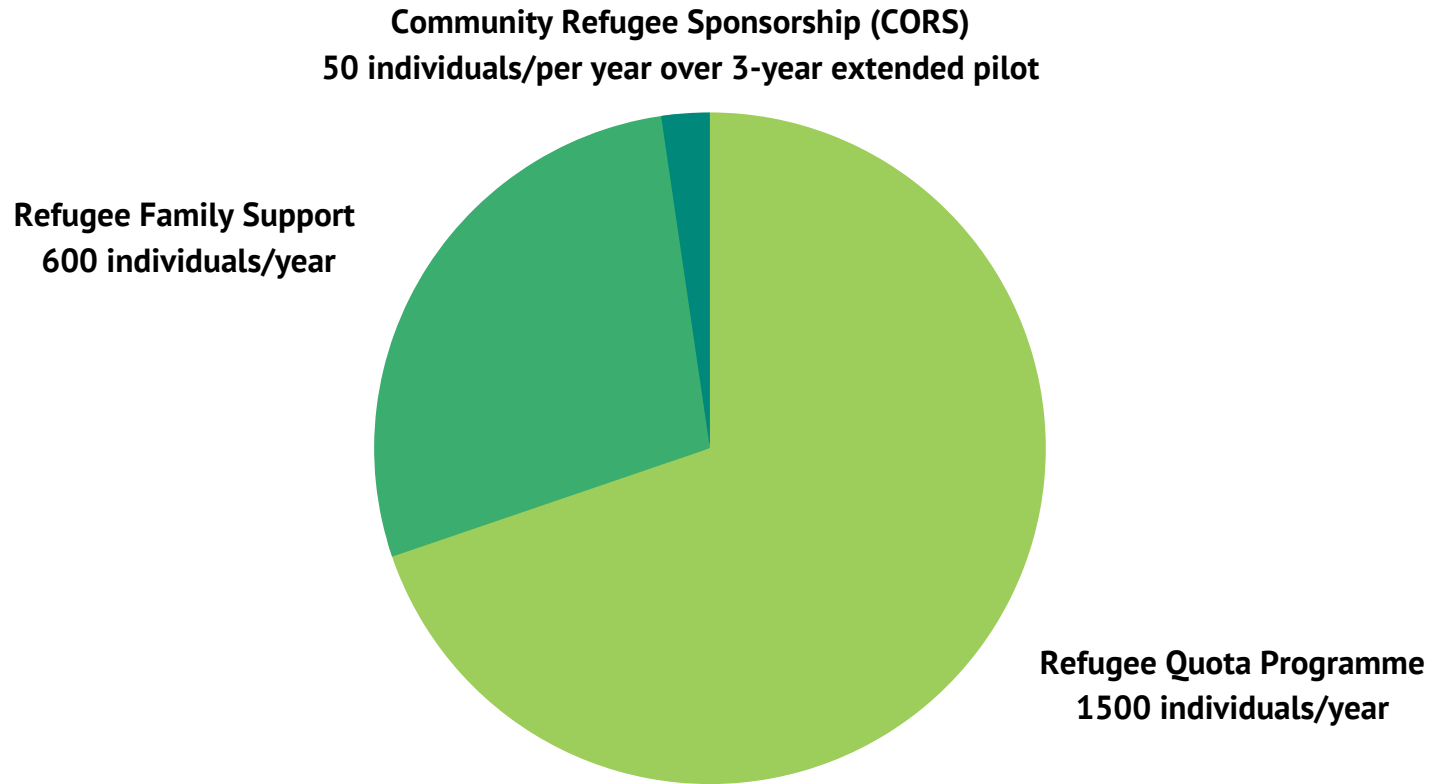

The different pathways for refugees to resettle in Aotearoa New Zealand

Convention Refugees/ Asylum seekers*

Immigration New Zealand:
[Information for asylum seekers](#)

Refugee Quota Programme

Immigration New Zealand:
[New Zealand Refugee Quota Programme](#)

Refugee Family Support Category

Immigration New Zealand:
[Sponsoring family members if you are a refugee](#)

Community Refugee Sponsorship Programme**

Immigration New Zealand:
[Community Refugee Sponsorship Programme](#)